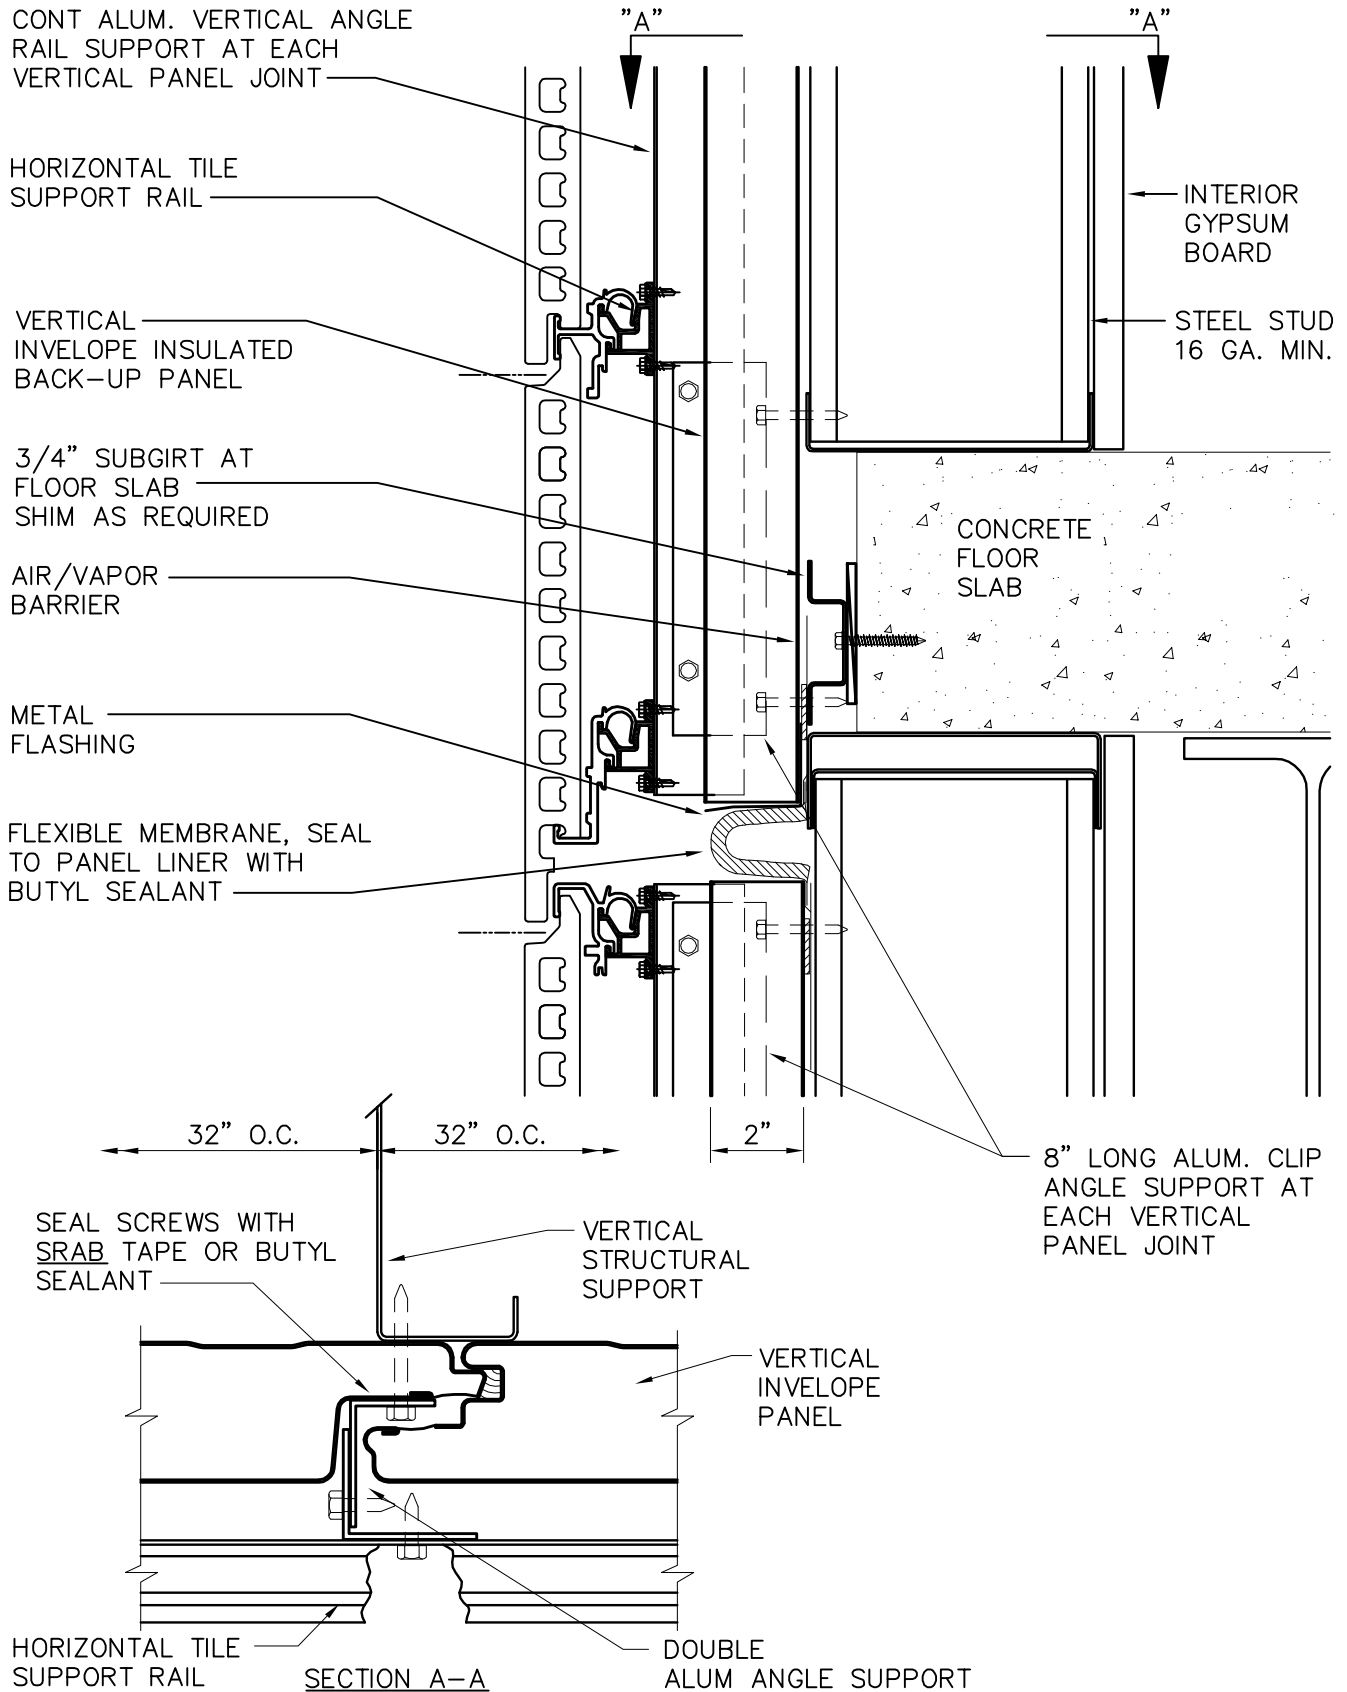

← INTERIOR
GYPSUM
BOARD

← STEEL STUD
16 GA. MIN.

← CONCRETE
FLOOR
SLAB

DOUBLE
ALUM ANGLE SUPPORT

2"

STUD SUPPORT CLIP
WITH VERTICAL SLOTS.
CENTER FASTENERS IN
THE SLOT, USE METAL
WASHERS AT SLOTS.

STEEL STUD
16 GA. MIN.

ANCHOR

SECTION A-A

ALPHATON Terra Cotta Tile over
INVELOPE Insulated Metal Panel

Supports Extending Past Floor Slab

INVELOPE VERTICAL BACK-UP

ALPHATON Terra Cotta Tile over
INVELOPE Insulated Metal Panel

Deflection Joint
Vertical Invelope Panel