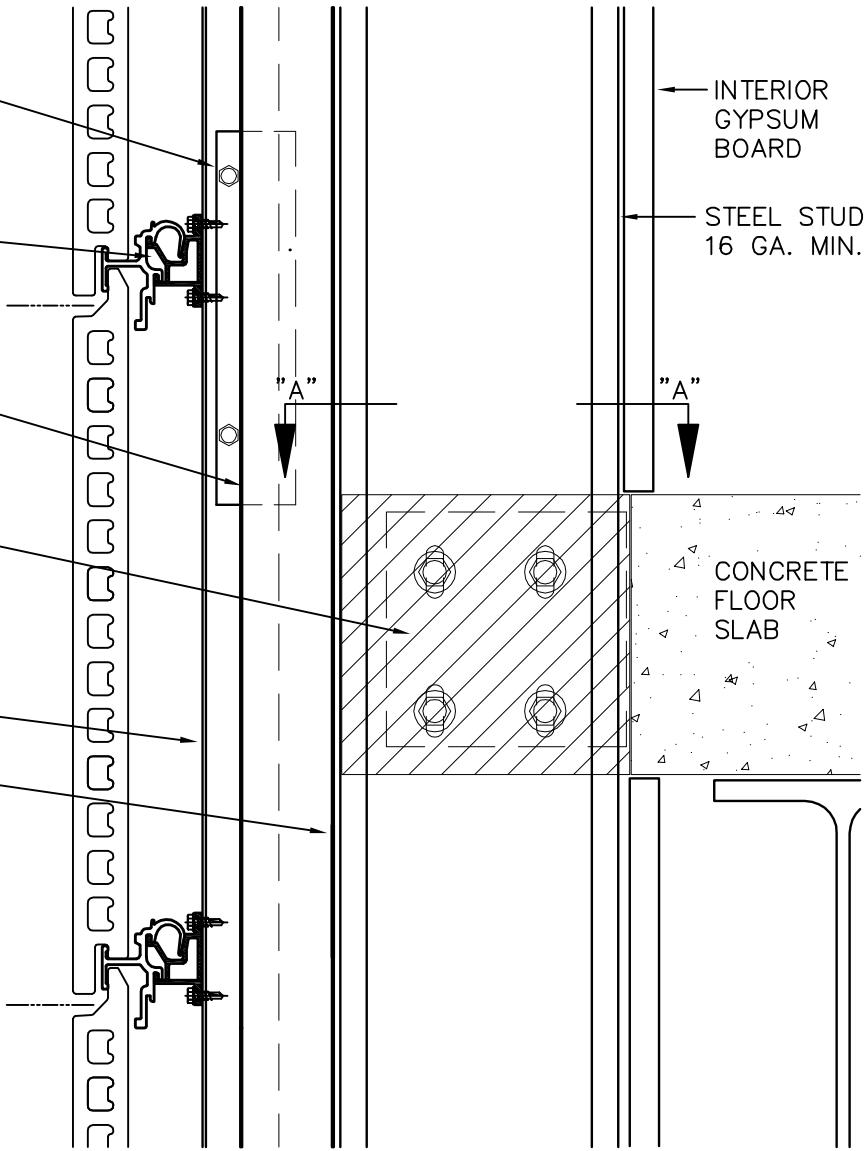

2"

STUD SUPPORT CLIP
WITH VERTICAL SLOTS.
CENTER FASTENERS IN
THE SLOT, USE METAL
WASHERS AT SLOTS.

STEEL STUD
16 GA. MIN.

ANCHOR

SECTION A-A

ALPHATON Terra Cotta Tile over
INVELOPE Insulated Metal Panel

Supports Extending Past Floor Slab