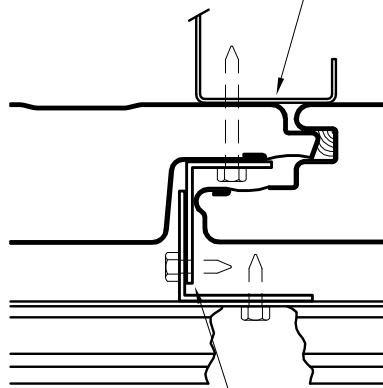

DOUBLE
ALUM. ANGLE SUPPORT

ALPHATON Terra Cotta Tile over
INVELOPE Insulated Metal Panel

Horizontal Panel Joint @ Vertical Panel
Panel Stack Joint With Continuous Angle

May 09

INVELOPE VERTICAL BACK-UP

8" LONG ALUM. CLIP
ANGLE SUPPORT AT EACH
VERTICAL PANEL JOINT

HORIZONTAL TILE
SUPPORT RAIL

VERTICAL
INVELOPE INSULATED
BACK-UP PANEL

FIRE SAFING AT
FLOOR SLAB
BY OTHERS

CONT ALUM. VERTICAL
ANGLE RAIL SUPPORT AT
EACH VERTICAL PANEL
JOINT

AIR/VAPOR
BARRIER

STUD ALIGNMENT AT EACH
PANEL JOINT 32" O.C. MAX.
ADDITIONAL STUDS REQUIRED
FOR DRY WALL SUPPORT

← INTERIOR
GYPSUM
BOARD

← STEEL STUD
16 GA. MIN.

← CONCRETE
FLOOR
SLAB

DOUBLE
ALUM ANGLE SUPPORT

2"

STUD SUPPORT CLIP
WITH VERTICAL SLOTS.
CENTER FASTENERS IN
THE SLOT, USE METAL
WASHERS AT SLOTS.

STEEL STUD
16 GA. MIN.